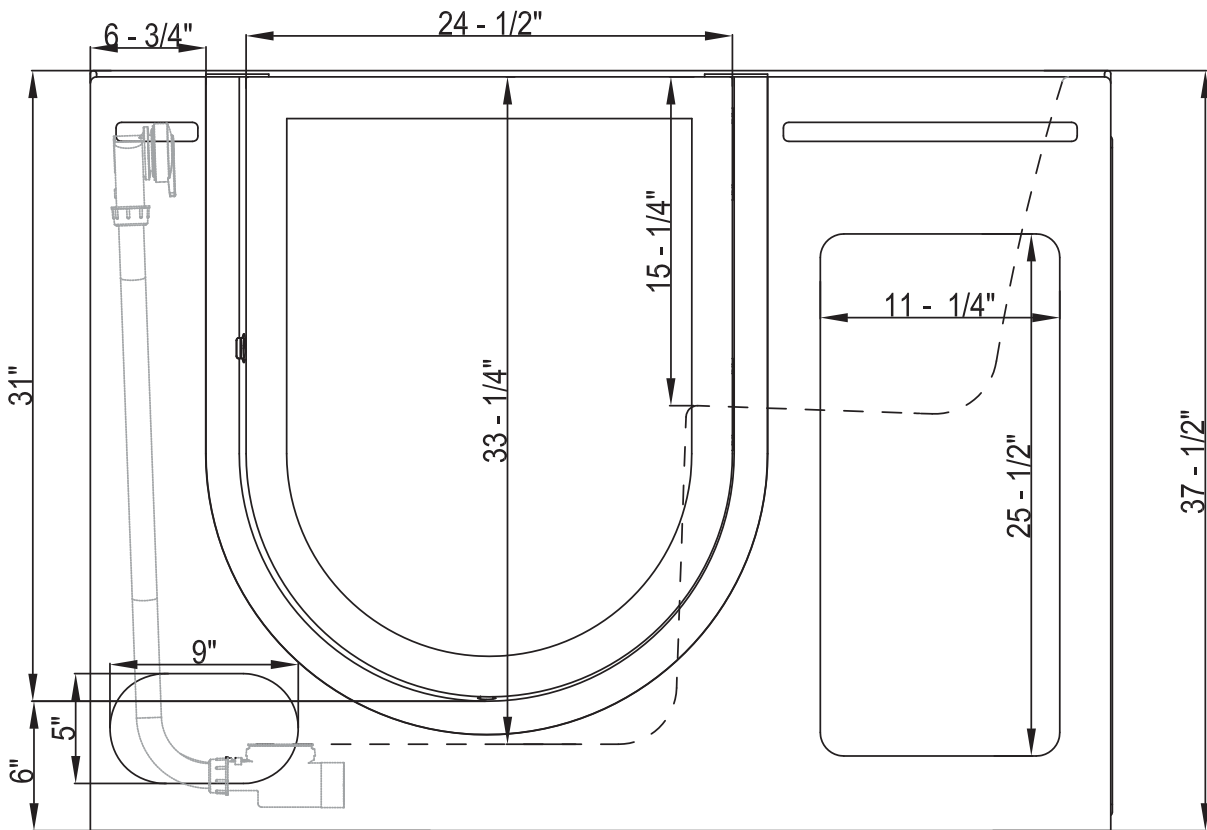

DIMENSIONS

Before ordering or installing consider future access to essential components.
To continually improve our product, specifications and equipment.
Configurations are subject to change without notice.