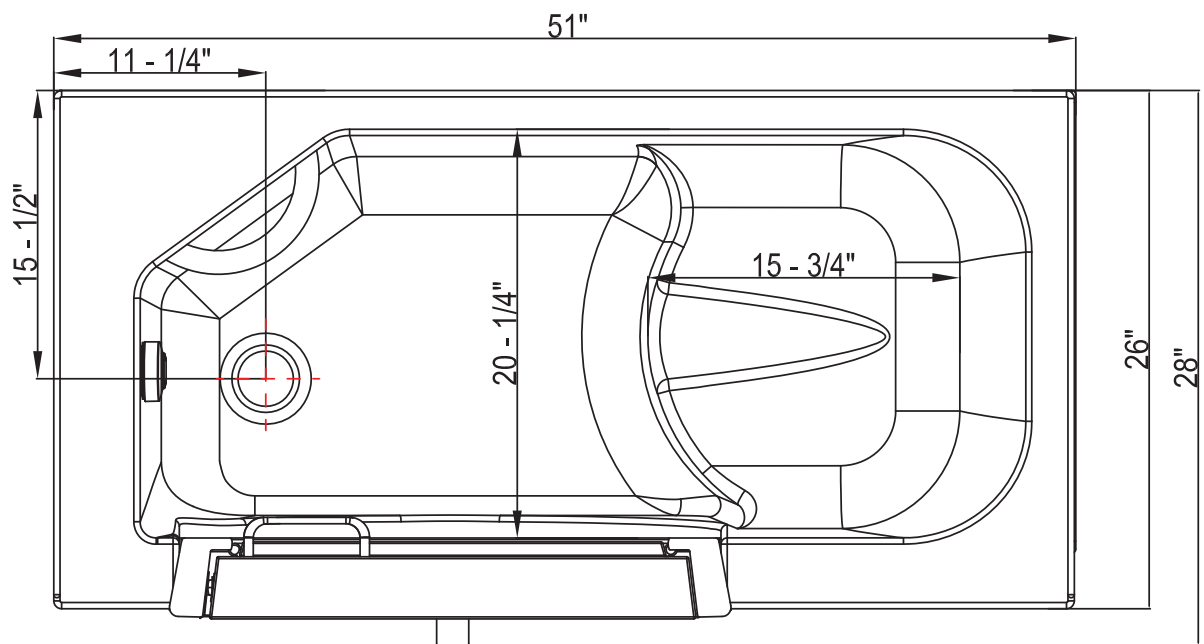

DIMENSIONS

Before ordering or installing consider future access to essential components.
To continually improve our product, specifications and equipment.
Configurations are subject to change without notice.