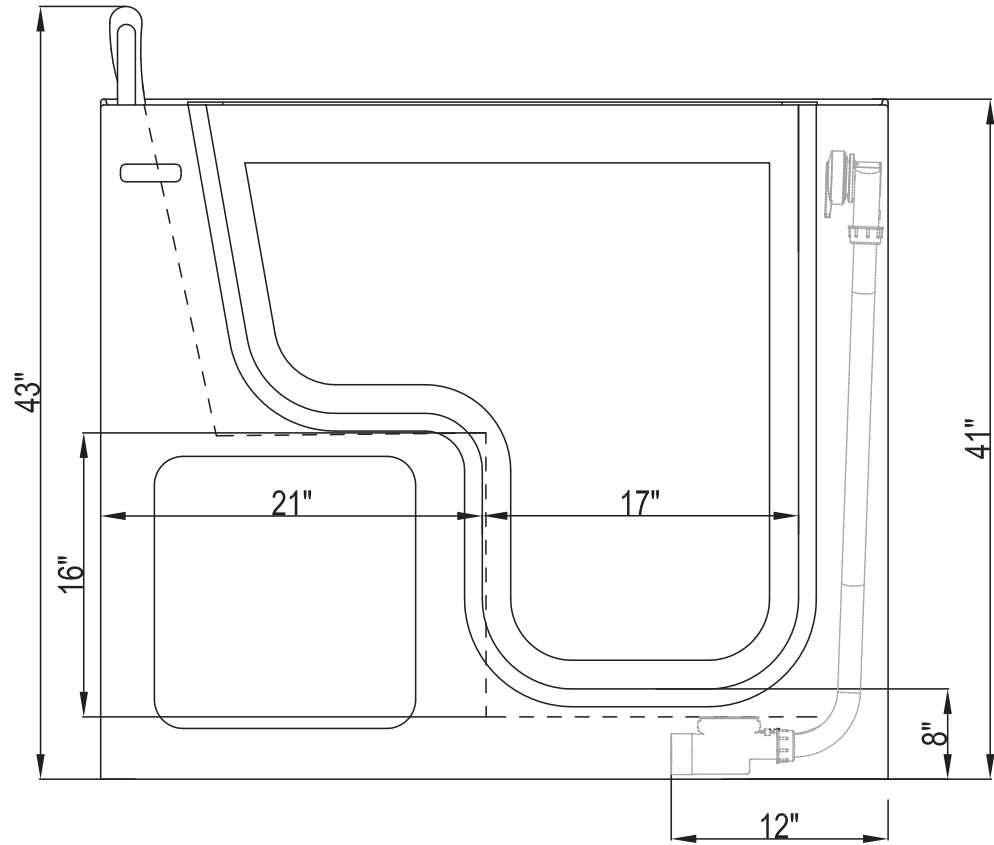

DIMENSIONS

Before ordering or installing consider future access to essential components.
To continually improve our product, specifications and equipment.
Configurations are subject to change without notice.

www.safetybathtubs.com | 1-877-826-6666

Safety Bath
WALK-IN TUBS