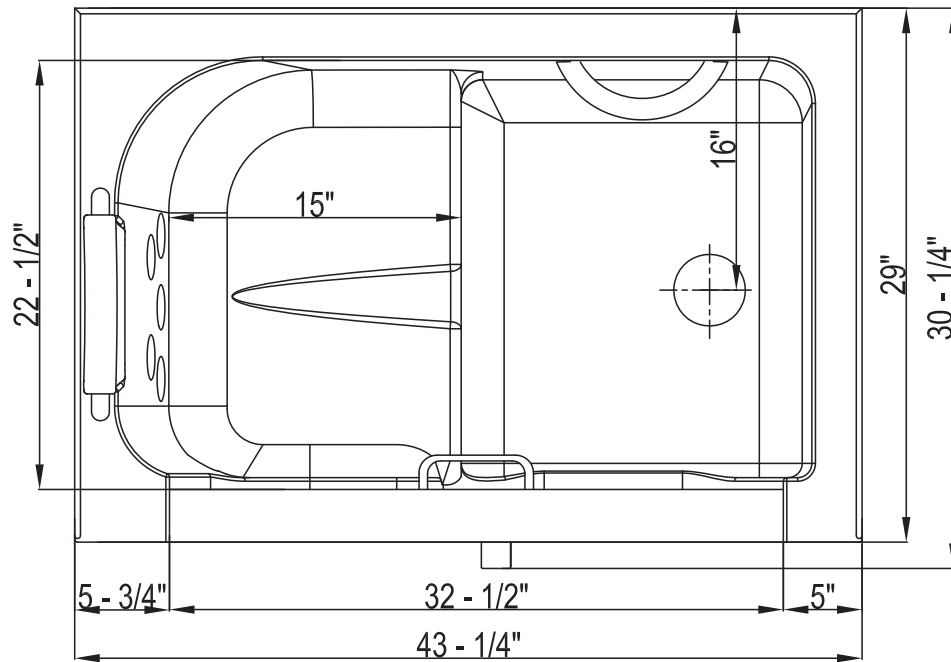

DIMENSIONS

Before ordering or installing consider future access to essential components.
To continually improve our product, specifications and equipment.
Configurations are subject to change without notice.

www.safetybathtubs.com | 1-877-826-6666

Safety Bath
WALK-IN TUBS